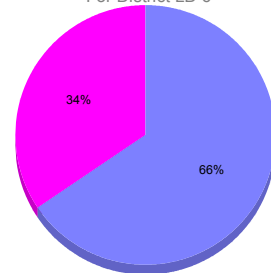

Goal, New, Dropped, Gain/Loss

Comparison of Membership Gain/Loss

Current Year Compared to the Previous Year

Gender Comparison 2010-2011

For District LD 6

Oct/Nov/Dec
■ Male ■ Female