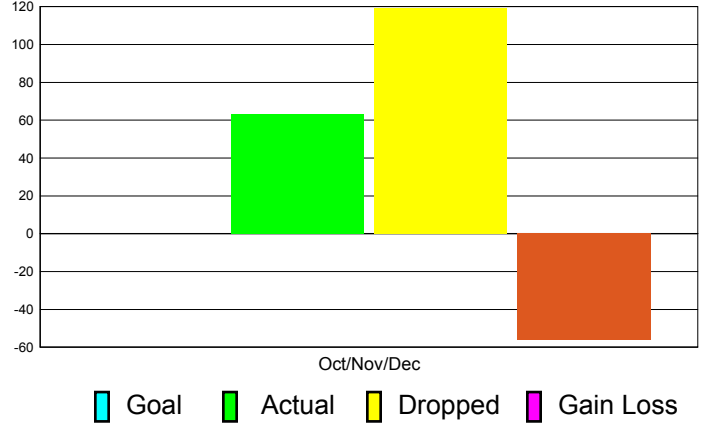

Membership Results 2011-2012

Goal, New, Dropped, Gain/Loss